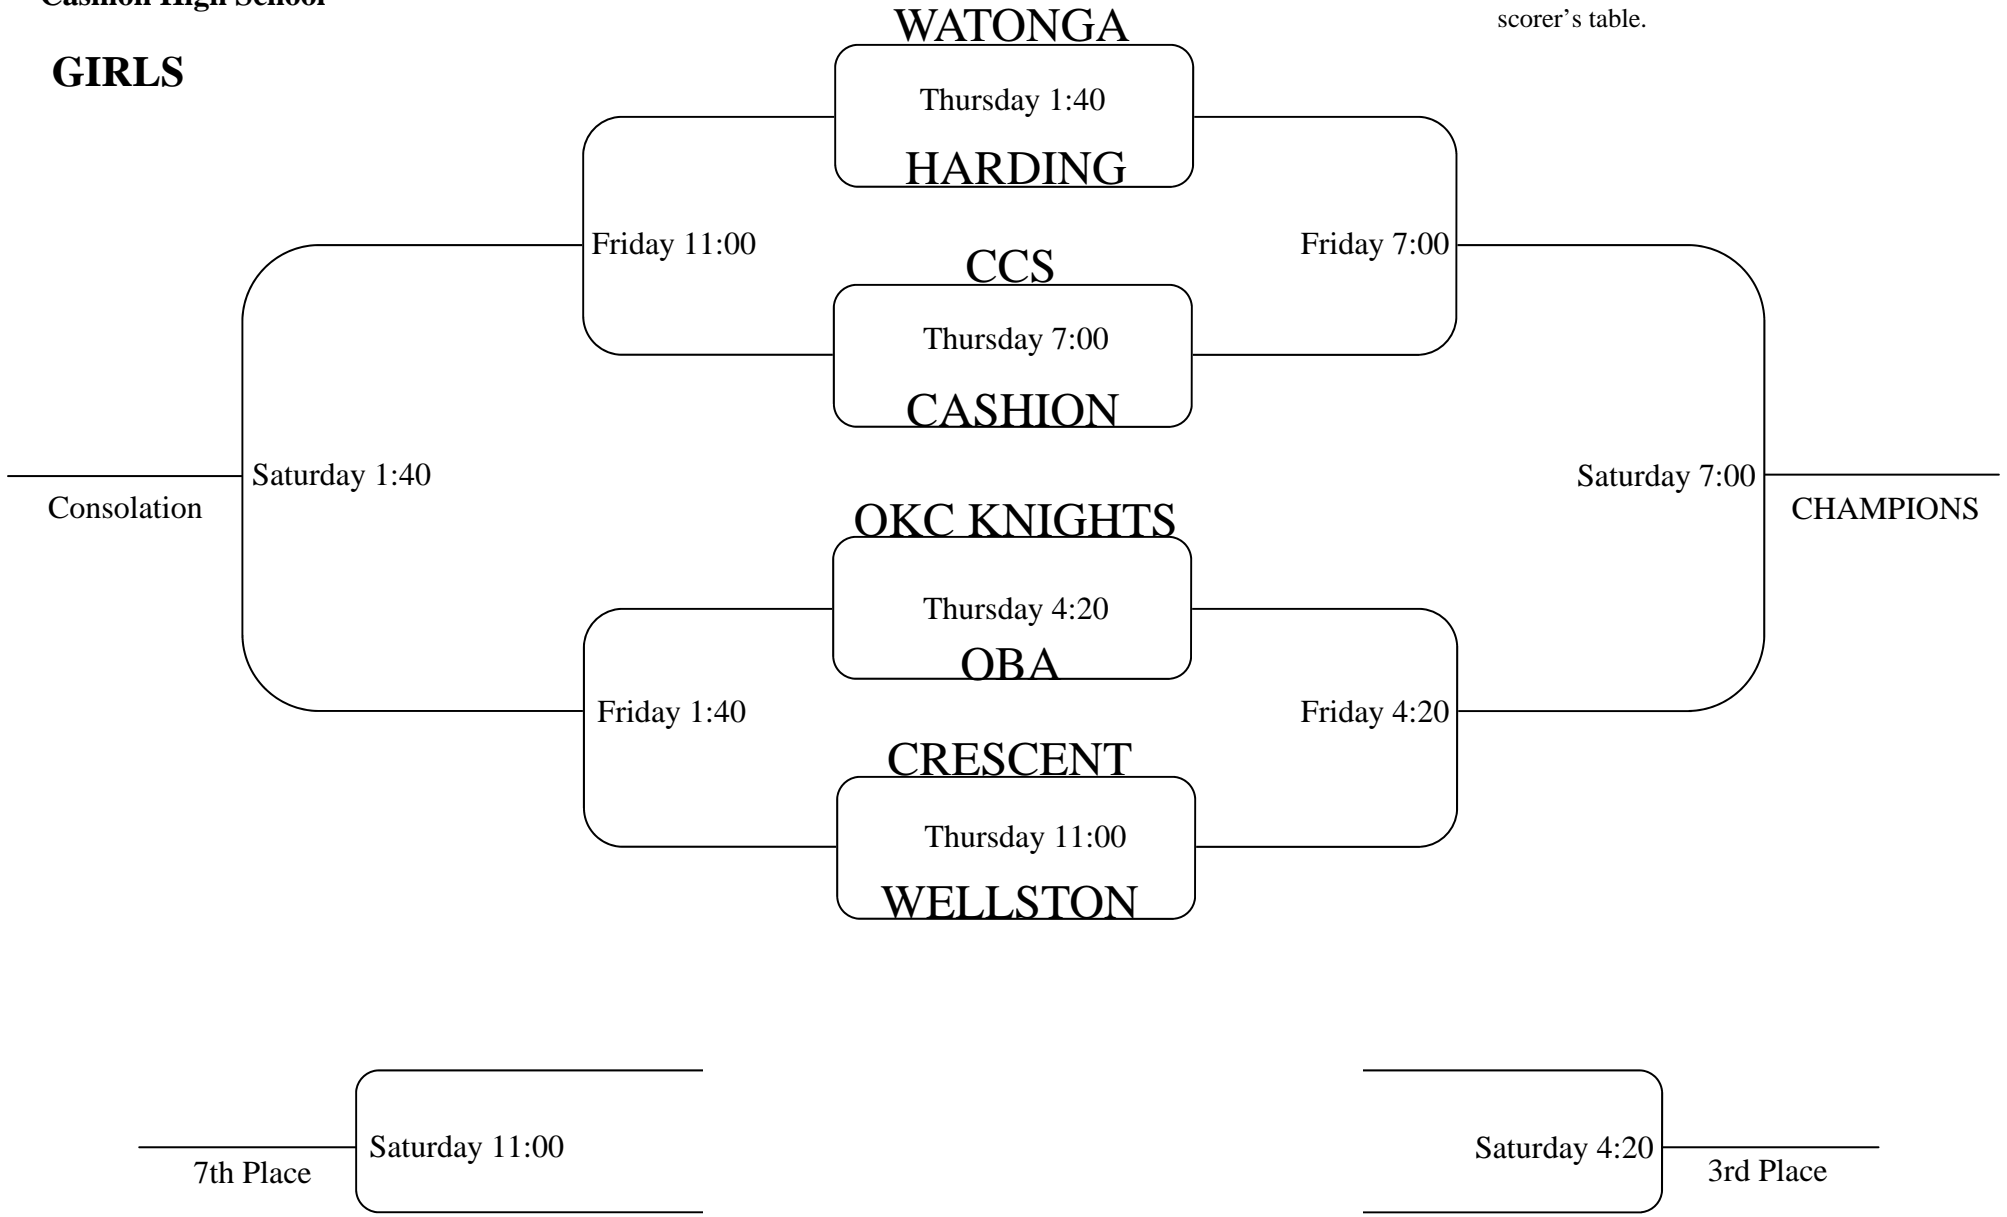

**County Line Invitational Tournament  
January 21-23, 2010  
Cashion High School**

Top bracketed teams are considered the home team except when playing Cashion. The home team will sit to the left of the scorer's table.

**GIRLS**

**County Line Invitational Tournament**  
**January 21-23, 2010**  
**Cashion High School**

Top bracketed teams are considered the home team except when playing Cashion. The home team will sit to the left of the scorer's table.